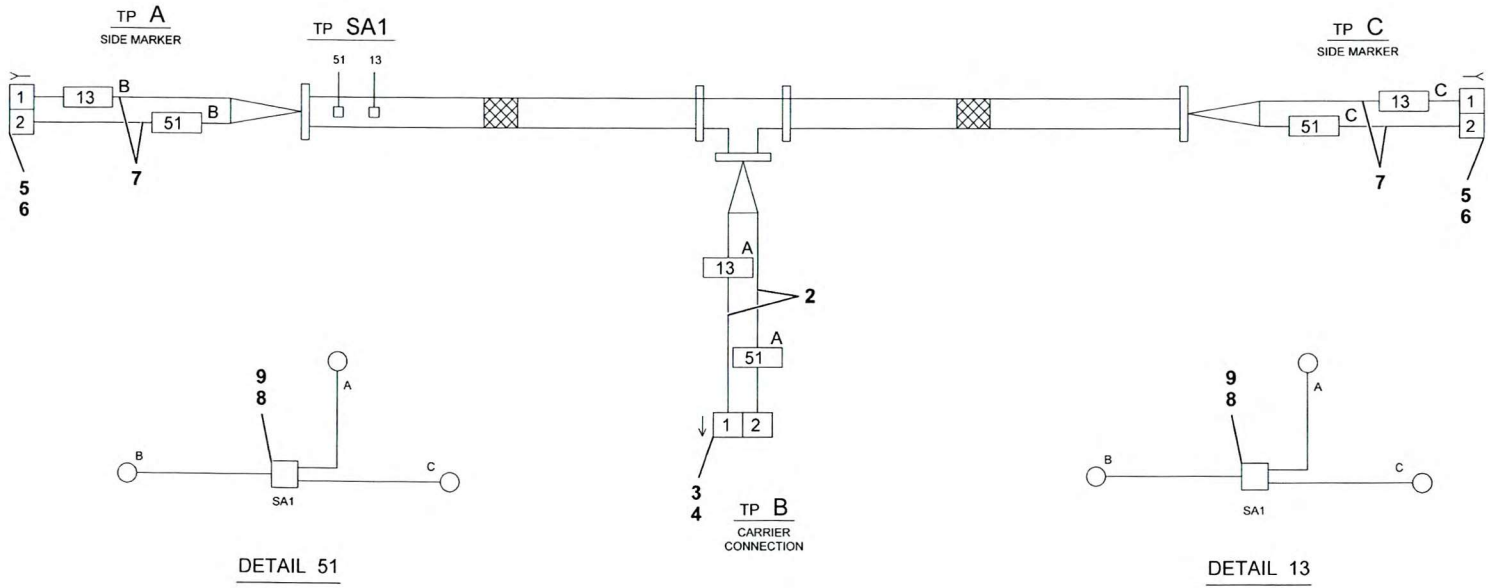

WIRE NO	COLOR	SAE SIZE	LENGTH INCHES	TP	B/M ITEM #	REMARKS	TP	B/M ITEM NO	REMARKS
13A	WHT	16	72	B	2	————	SA1	STRIP	SEE DETAIL
13B			8	A	7	————	SA1	STRIP	SEE DETAIL
13C			146	C	7	————	SA1	STRIP	SEE DETAIL
51A			73	B	2	————	SA1	STRIP	SEE DETAIL
51B			7	A	7	————	SA1	STRIP	SEE DETAIL
51C	WHT	16	147	C	7	————	SA1	STRIP	SEE DETAIL